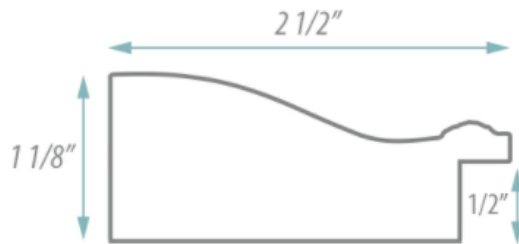

SPECIFICATION SHEET

FRAMED MIRROR

MODEL#: FM 80605-15X40

FRAMED MIRRORS COLLECTION

FEATURES:

- ONE 15X40" HIGH RESOLUTION SILVER PLATE GLASS MIRROR SIZE W/ DECORATIVE FRAME.
- "WALL HUGGER" HANGER FOR MOUNTING INCLUDED.
- STANDARD MOUNTING STYLE IS VERTICAL. FOR HORIZONTAL, PLEASE SPECIFY WHEN ORDERING.
- PACKED IN FOUR WALL (FOLDED DOUBLE WALL) CORRUGATION.
- STYLE: TRANSITIONAL
- COLOR: BRONZE/GOLD
- FINISH: LEAF/FOIL

MIRROR FINISHES:

- FLAT POLISHED EDGE
- BEVELED EDGE

OVERALL SIZE DIMENSION: 20" WIDE X 45" HIGH X 1 1/8" DEEP