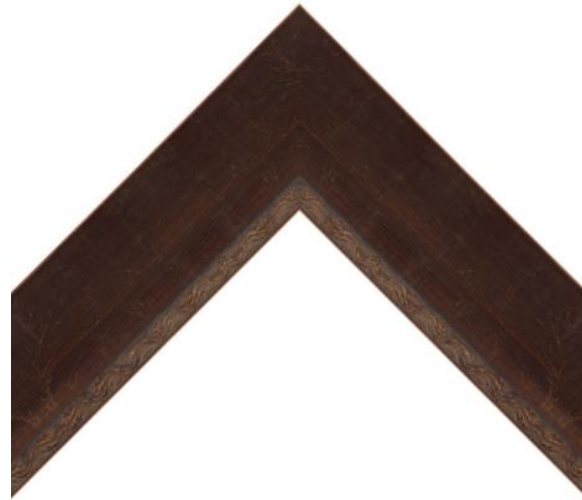

SPECIFICATION SHEET

FRAMED MIRROR

MODEL#: FM 80605-15X40

FRAMED MIRRORS COLLECTION

FEATURES:

- ONE 15X40" HIGH RESOLUTION SILVER PLATE GLASS MIRROR SIZE W/ DECORATIVE FRAME.
- "WALL HUGGER" HANGER FOR MOUNTING INCLUDED.
- STANDARD MOUNTING STYLE IS VERTICAL. FOR HORIZONTAL, PLEASE SPECIFY WHEN ORDERING.
- PACKED IN FOUR WALL (FOLDED DOUBLE WALL) CORRUGATION.
- STYLE: TRANSITIONAL
- COLOR: BRONZE/GOLD
- FINISH: LEAF/FOIL

MIRROR FINISHES:

- FLAT POLISHED EDGE
- BEVELED EDGE

OVERALL SIZE DIMENSION: 20" WIDE X 45" HIGH X 1 1/8" DEEP